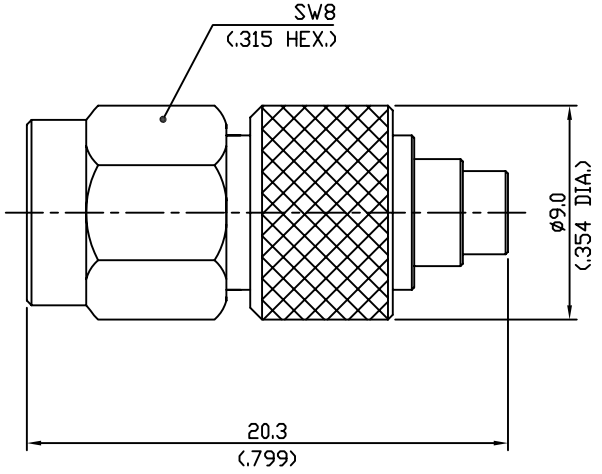

REVISIONS			
NO	DESCRIPTION	APPROVED	DATE

- \* Description  
 MMCX : JACK  
 SMA : PLUG
- \* Material  
 MMCX : Brass/Gold  
 SMA : Brass/Gold

TOL. UNLESS NOTED  
 X = ±0.1  
 X.X = ±0.05  
 X.XX = ±0.01

DATE		 <b>RFAC Solutions</b> rfacsolutions.com
DRAWN BY		
DESIGNED BY		TITLE
CHECKED BY		MMCX to SMA ADAPTOR
APPD. BY		DRAWING NO
SCALE 1 : 1	UNIT mm	R410-004-000
		SHEET 1 OF 1